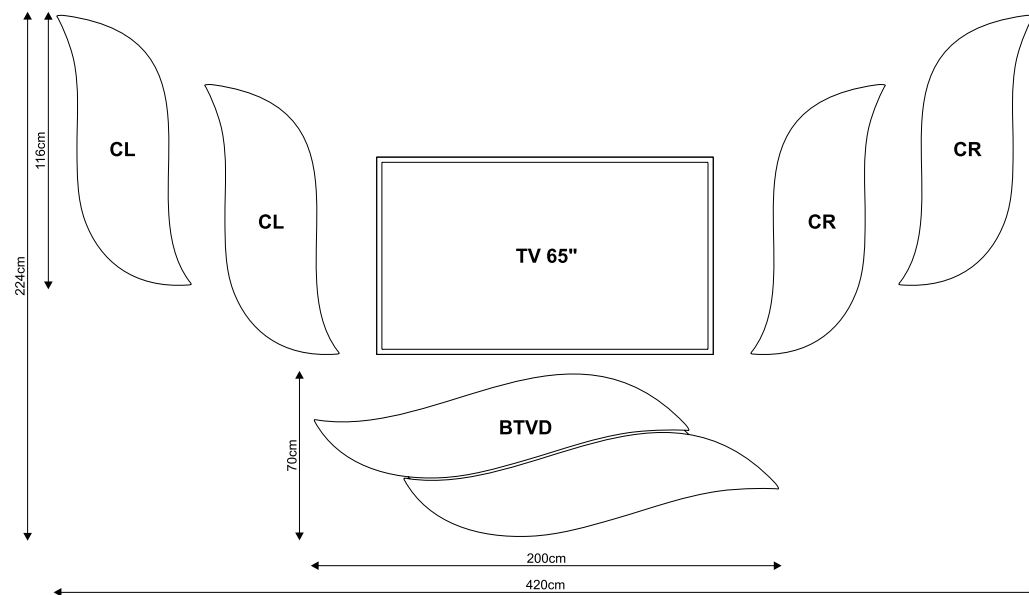

## The set contains:

- a hanging media dresser for TV with a drawer ATV or ATVDS (an open- ended shelf)
- a right- sided large hanging cupboard with an open- ended shelf LCRS
- a right- sided small hanging cupboard SCR
- a left- sided hanging cupboard 1CL
- a left- sided hanging cupboard 2CL

The set may be accompanied with an **Eridanus** coffee table.

AURORA

# collection BELLATRIX

The set of equivalent hanging cupboards of inimitable form, can be freely extended to embellish any interior.

coffee table ERIDANUS B1/B2

## The basic set contains:

- a hanging media dresser for TV with a drawer BTVD
- a right-sided hanging cupboard CR x2
- a left-sided hanging cupboards CL x2

The set may be accompanied with an Eridanus coffee table.