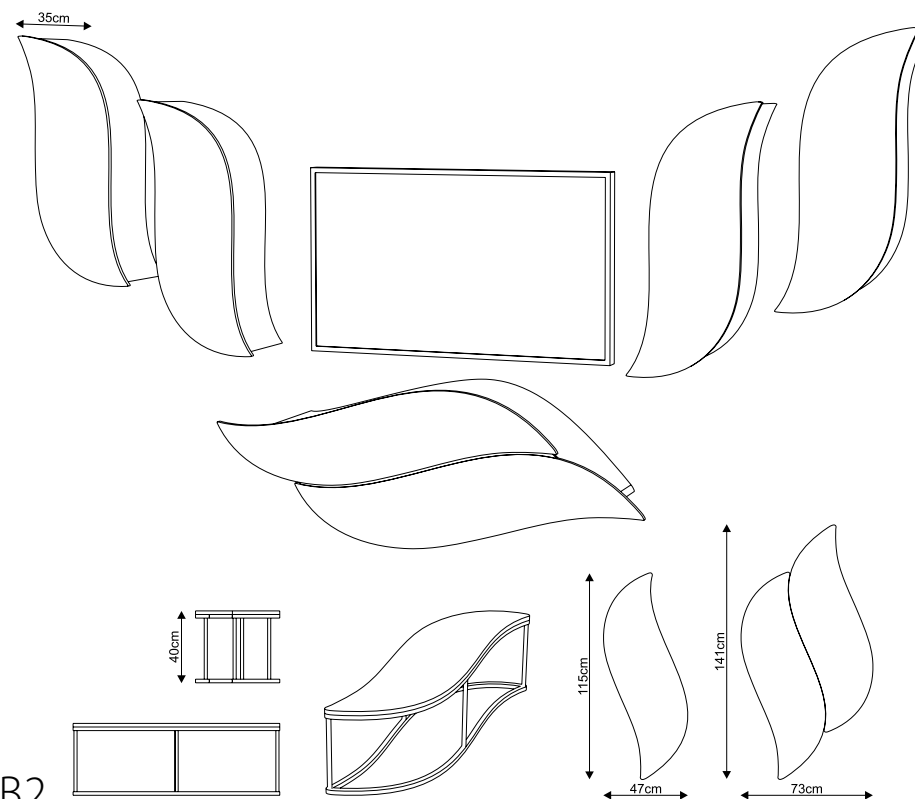

## The set contains:

- a hanging media dresser for TV with a drawer ATV or ATVDS (an open- ended shelf)
- a right- sided large hanging cupboard with an open- ended shelf LCRS
- a right- sided small hanging cupboard SCR
- a left- sided hanging cupboard 1CL
- a left- sided hanging cupboard 2CL

# collection BELLATRIX

The set of equivalent hanging cupboards of inimitable form, can be freely extended to embellish any interior.

coffee table ERIDANUS B1/B2

## The basic set contains:

- a hanging media dresser for TV with a drawer BTVD
- a right-sided hanging cupboard CR x2
- a left-sided hanging cupboards CL x2

The set may be accompanied with an Eridanus coffee table.