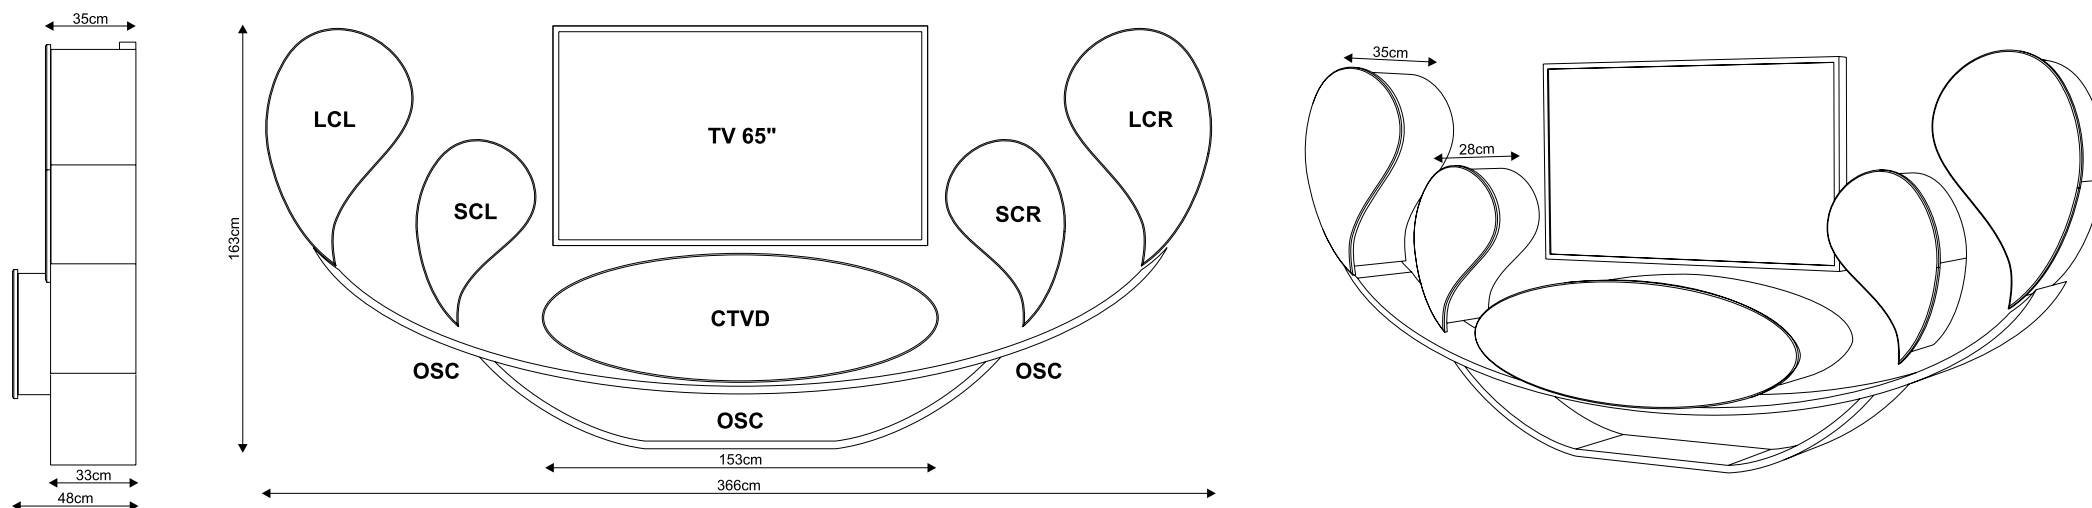

collection COMET

This symmetrically designed collection of bionic shapes, makes up the unique rhythm to decorate any lounge.

This set contains:

- a hanging media dresser for TV with a drawer CTVD (optionally front panels made of glass transmitting remote control signal)
- a right-sided large hanging cupboard LCR
- a right-sided small hanging cupboard SCR
- a left-sided large hanging cupboard LCL
- a left-sided small hanging cupboard SCL
- the combination of open-ended shelves OSC (as an option), which fits a set of closed cupboards

The set may be accompanied with an **Eridanus** coffee table.