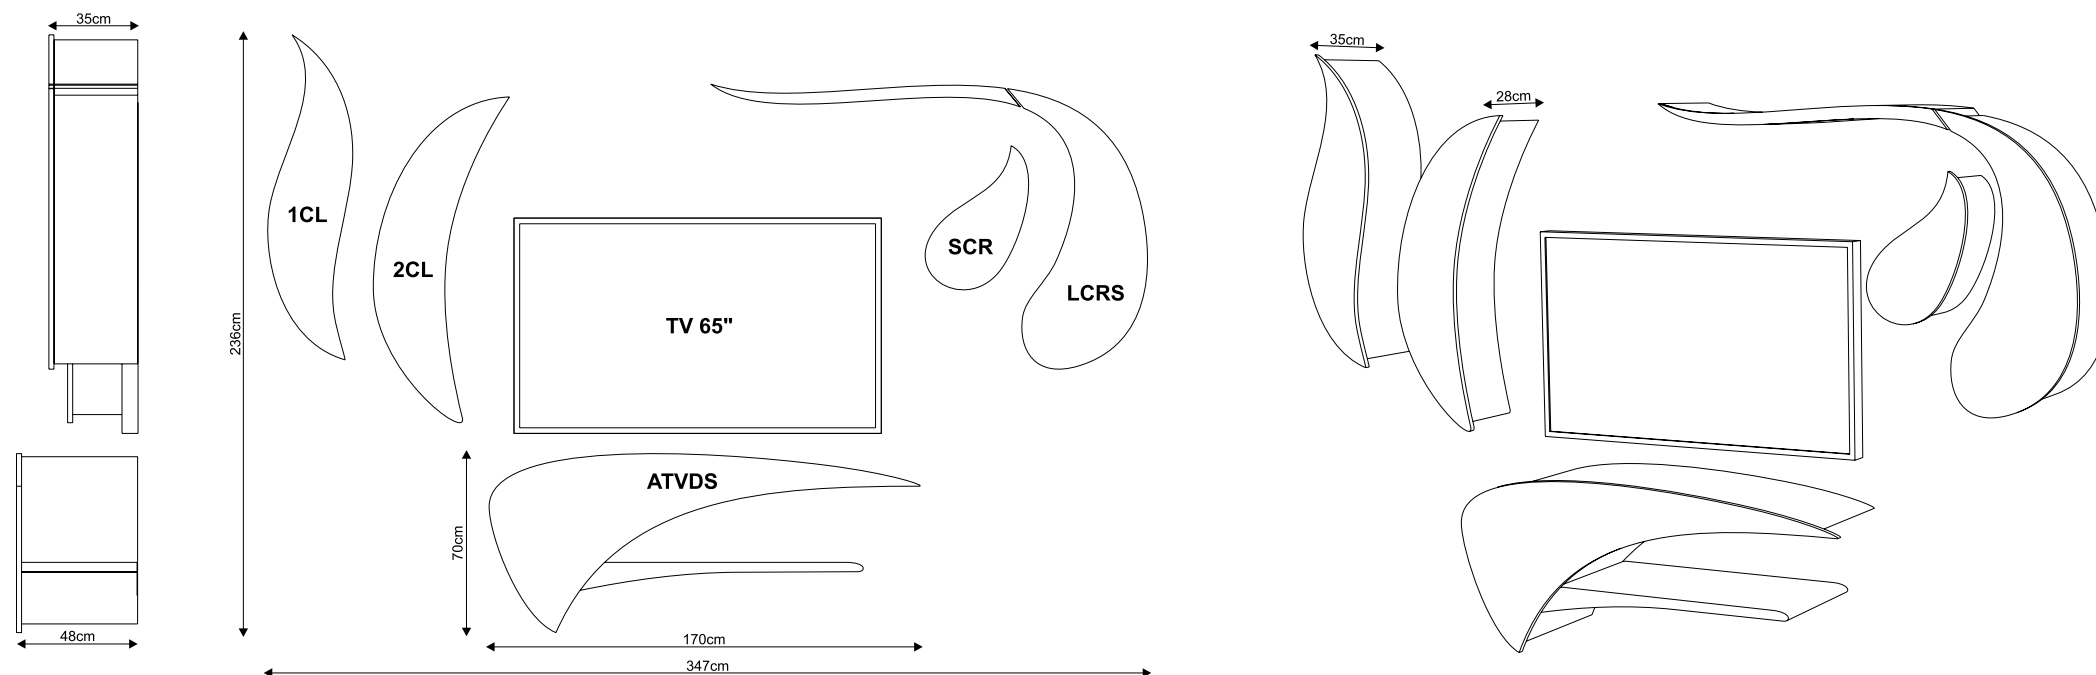

## The set contains:

- a hanging media dresser for TV with a drawer ATV or ATVDS (an open- ended shelf)
- a right- sided large hanging cupboard with an open- ended shelf LCRS
- a right- sided small hanging cupboard SCR
- a left- sided hanging cupboard 1CL
- a left- sided hanging cupboard 2CL

# collection BELLATRIX

The set of equivalent hanging cupboards of inimitable form, can be freely extended to embellish any interior.

coffee table ERIDANUS B1/B2

## The basic set contains:

- a hanging media dresser for TV with a drawer BTVD
- a right-sided hanging cupboard CR x2
- a left-sided hanging cupboards CL x2

The set may be accompanied with an Eridanus coffee table.

## This set contains:

- a hanging media dresser for TV with a drawer CTVD (optionally front panels made of glass transmitting remote control signal)
- a right-sided large hanging cupboard LCR
- a right-sided small hanging cupboard SCR
- a left-sided large hanging cupboard LCL
- a left-sided small hanging cupboard SCL
- the combination of open-ended shelves OSC (as an option), which fits a set of closed cupboards