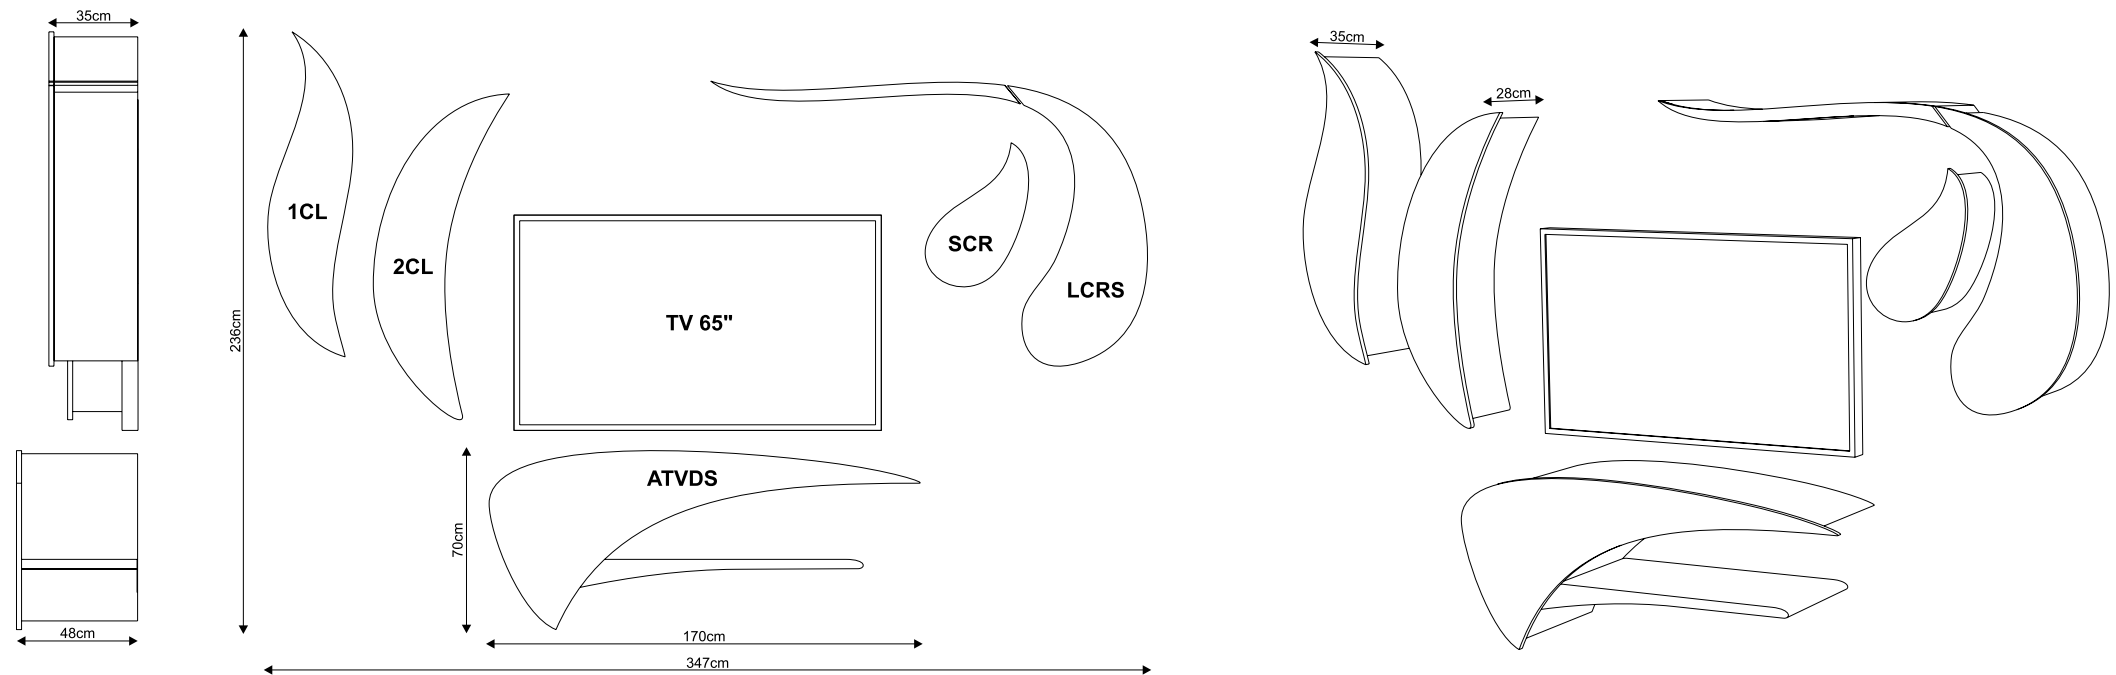

collection AURORA

The casual form of this collection beams the gentle touch to every room.

The set contains:

- a hanging media dresser for TV with a drawer ATV or ATVDS (an open- ended shelf)
- a right- sided large hanging cupboard with an open- ended shelf LCRS
- a right- sided small hanging cupboard SCR
- a left- sided hanging cupboard 1CL
- a left- sided hanging cupboard 2CL

The set may be accompanied with an **Eridanus** coffee table.

AURORA