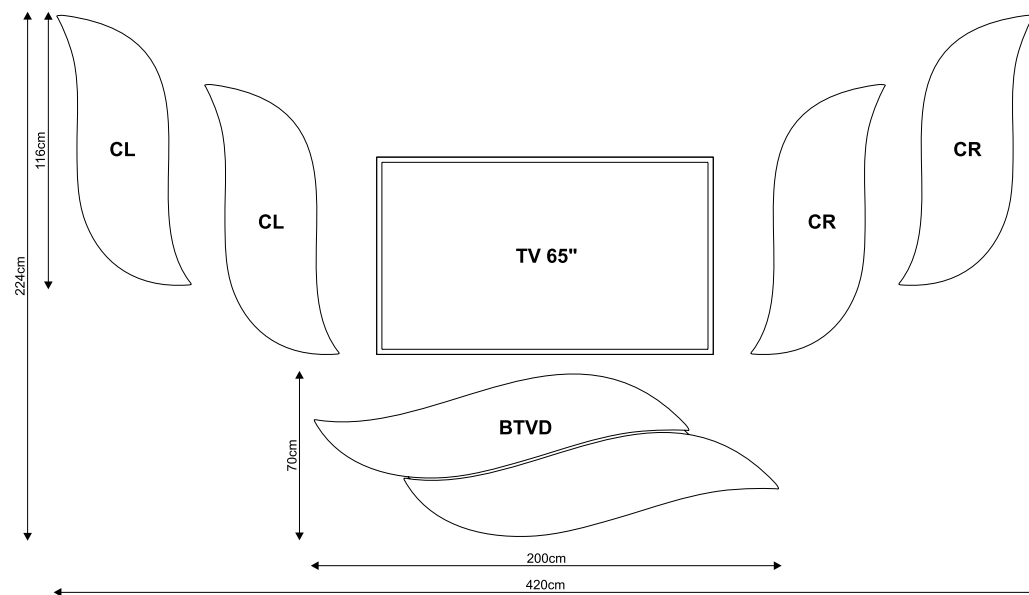

collection BELLATRIX

The set of equivalent hanging cupboards of inimitable form, can be freely extended to embellish any interior.

coffee table ERIDANUS B1/B2

The basic set contains:

- a hanging media dresser for TV with a drawer BTVD
- a right-sided hanging cupboard CR x2
- a left-sided hanging cupboards CL x2

The set may be accompanied with an Eridanus coffee table.

BELLATRIX