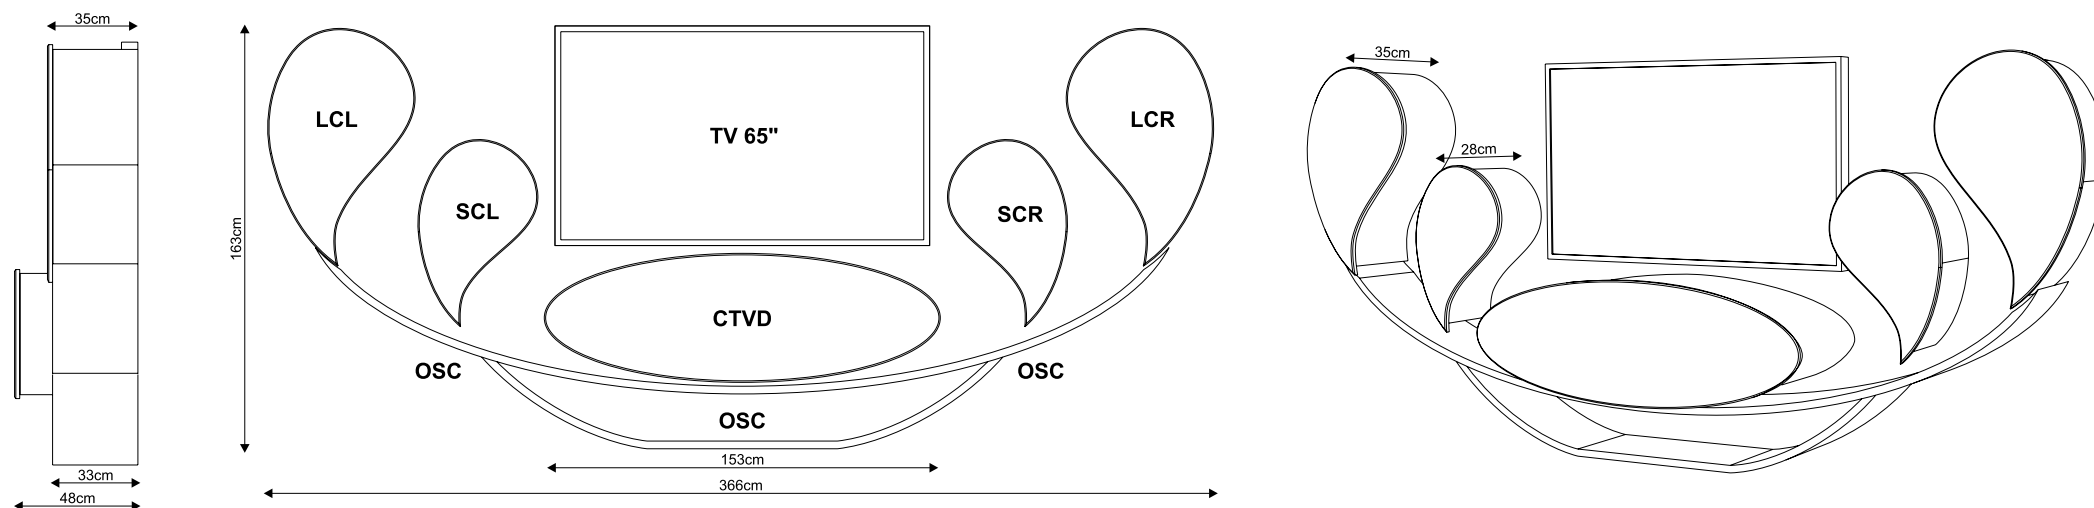

collection COMET

This symmetrically designed collection of bionic shapes, makes up the unique rhythm to decorate any lounge.

This set contains:

- a hanging media dresser for TV with a drawer CTVD (optionally front panels made of glass transmitting remote control signal)
- a right-sided large hanging cupboard LCR
- a right-sided small hanging cupboard SCR
- a left-sided large hanging cupboard LCL
- a left-sided small hanging cupboard SCL
- the combination of open-ended shelves OSC (as an option), which fits a set of closed cupboards

The set may be accompanied with an **Eridanus** coffee table.

COMET